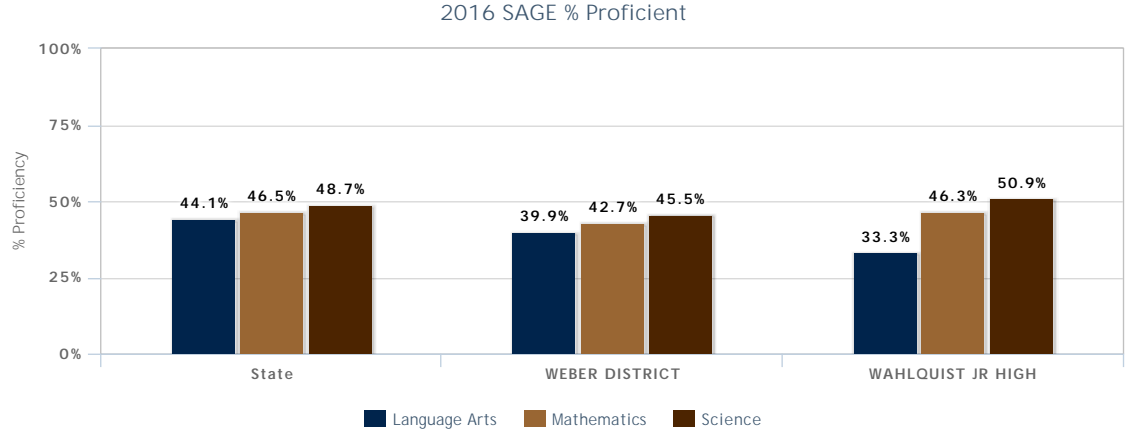

School Year
2015/2016

District
WEBER DISTRICT

School
WAHLQUIST JR HI

Grades
All

SAGE Results for WAHLQUIST JR HIGH

SAGE Results for WAHLQUIST JR HIGH by Demographic Group

Demographic Categories	Language Arts % Prof	Mathematics % Prof	Science % Prof
All Students	33.3%	46.3%	50.9%
African American	16.7%	27.3%	45.5%
American Indian	50.0%	33.3%	0.0%
Asian	16.7%	16.7%	33.3%
Caucasian	35.6%	49.0%	53.7%
Hispanic	13.6%	19.8%	20.0%
Multiple Races	25.0%	50.0%	60.0%
Pacific Islander	11.1%	33.3%	37.5%
Female	39.2%	48.6%	48.9%
Male	27.5%	44.0%	53.0%
Economically Disadvantaged	20.4%	33.2%	36.1%
Limited English Proficiency	0.0%	0.0%	0.0%
Students with Disabilities	0.7%	6.5%	12.7%
Mobile	21.4%	10.3%	12.0%