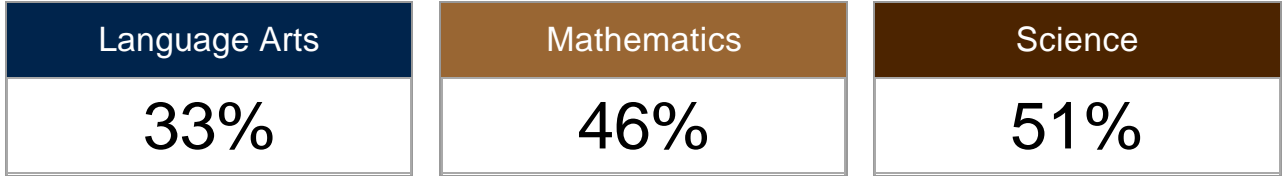

School Year
2015/2016

District
WEBER DISTRICT

School
WAHLQUIST JR HI

Grades
All

SAGE Results for WAHLQUIST JR HIGH

SAGE Results for WAHLQUIST JR HIGH by Demographic Group

Demographic Categories	Language Arts % Prof	Mathematics % Prof	Science % Prof
All Students	33.3%	46.3%	50.9%
African American	16.7%	27.3%	45.5%
American Indian	50.0%	33.3%	0.0%
Asian	16.7%	16.7%	33.3%
Caucasian	35.6%	49.0%	53.7%
Hispanic	13.6%	19.8%	20.0%
Multiple Races	25.0%	50.0%	60.0%
Pacific Islander	11.1%	33.3%	37.5%
Female	39.2%	48.6%	48.9%
Male	27.5%	44.0%	53.0%
Economically Disadvantaged	20.4%	33.2%	36.1%
Limited English Proficiency	0.0%	0.0%	0.0%
Students with Disabilities	0.7%	6.5%	12.7%
Mobile	21.4%	10.3%	12.0%